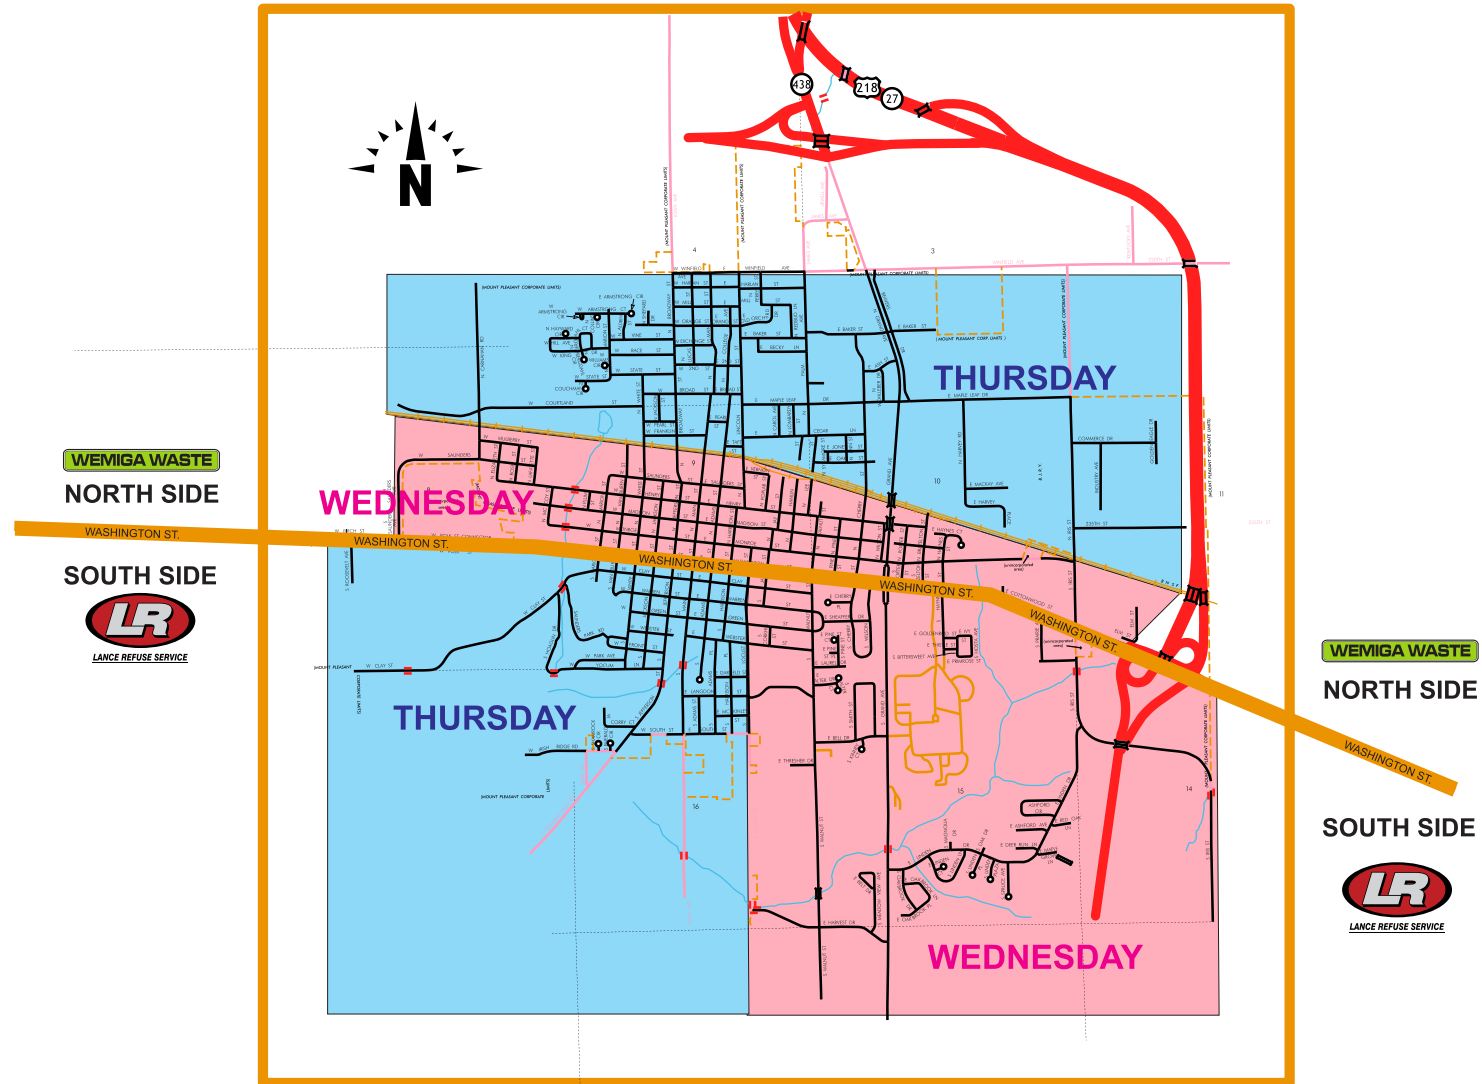

WEDNESDAY TRASH PICKUP IS PINK

SOUTH OF WASHINGTON STREET AND EAST OF LOCUST STREET
NORTH OF WASHINGTON STREET AND SOUTH OF THE RAILROAD TRACKS

THURSDAY TRASH PICKUP IS BLUE

NORTH OF THE RAILROAD TRACKS
SOUTH OF WASHINGTON STREET AND WEST OF LOCUST STREET

NORTH SIDE

Serving all City Residents on the North side of Washington Street to the North city limits

WEMIGA WASTE

319-385-4849

Please contact the correct hauler that services your area.

Thank You!

SOUTH SIDE

Serving all City Residents on the South side of Washington Street to the South city limits

LANCE REFUSE SERVICE

319-986-6826